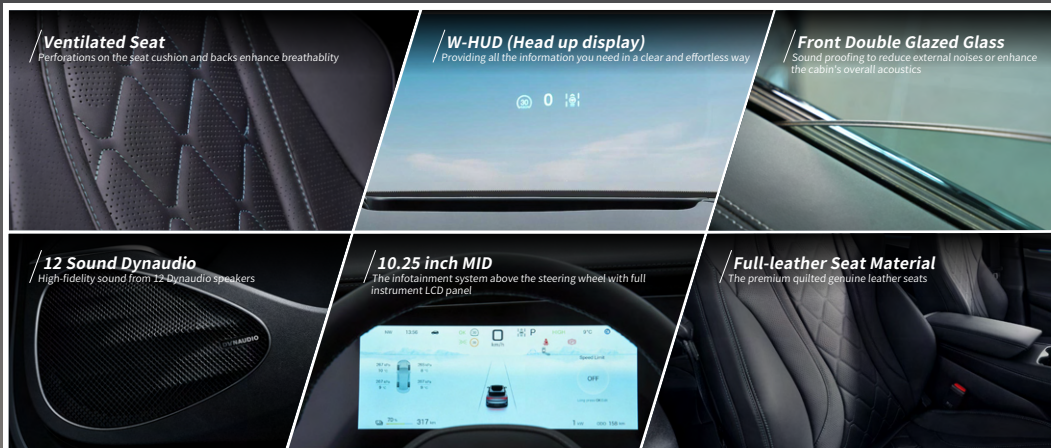

#### Panoramic Glass Roof with Electric Sunshade

Panoramic roof brightens the cabin

#### Multicolor Ambience Light

Customizable 128 colors ambient lighting synchronized with the Dynaudio audio system

## Intelligent Elegance with Rotatable Display

Enjoy a cutting edge infotainment experience designed to enhance your drive, whether for navigation, entertainment, or convenience.