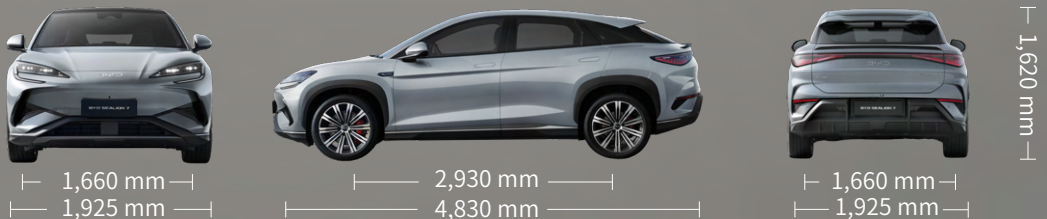

DIMENSIONS